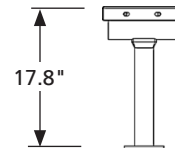

## SPORTS BENCHES

Model:	SB002-S-PT
Desc.:	8' (2.44 m) Sports Bench - Painted Frame
Frame:	2.375" (60.325 mm) Dia. Polyester Powder Coat Finish
Seat Section:	Round Hole Laser Cut Perf. Steel
Type:	Surface Mount
Options:	SB002-P-PT Portable Painted Frame, SB002-G-PT Inground Painted Frame
Finish:	Polyester powder coating applied electrostatically over sand blasted and zinc primer coated substrate
Installation:	Installation instructions provided. We recommend all benches be securely anchored using the holes provided in feet.
Maintenance:	Periodically wipe down to keep clean.

Dimensions:	IMPERIAL	METRIC
Length:	96"	(2438 mm)
Width:	10"	(254 mm)
Height:	17.8"	(452 mm)
Seat Height:	17.8"	(452 mm)