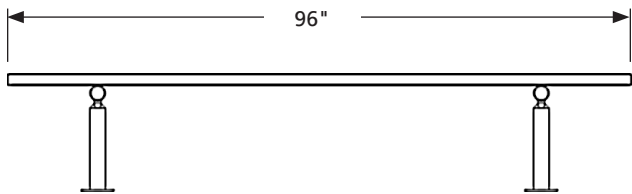

## SPORTS BENCHES

Model:	SB002-S-PT
Desc.:	8' (2.44 m) Sports Bench - Painted Frame
Frame:	2.375" (60.325 mm) Dia. Polyester Powder Coat Finish
Seat Section:	Round Hole Laser Cut Perf. Steel
Type:	Surface Mount
Options:	SB002-P-PT Portable Painted Frame, SB002-G-PT Inground Painted Frame
Finish:	Polyester powder coating applied electrostatically over sand blasted and zinc primer coated substrate
Installation:	Installation instructions provided. We recommend all benches be securely anchored using the holes provided in feet.
Maintenance:	Periodically wipe down to keep clean.

Dimensions:	IMPERIAL	METRIC
Length:	96"	(2438 mm)
Width:	10"	(254 mm)
Height:	17.8"	(452 mm)
Seat Height:	17.8"	(452 mm)